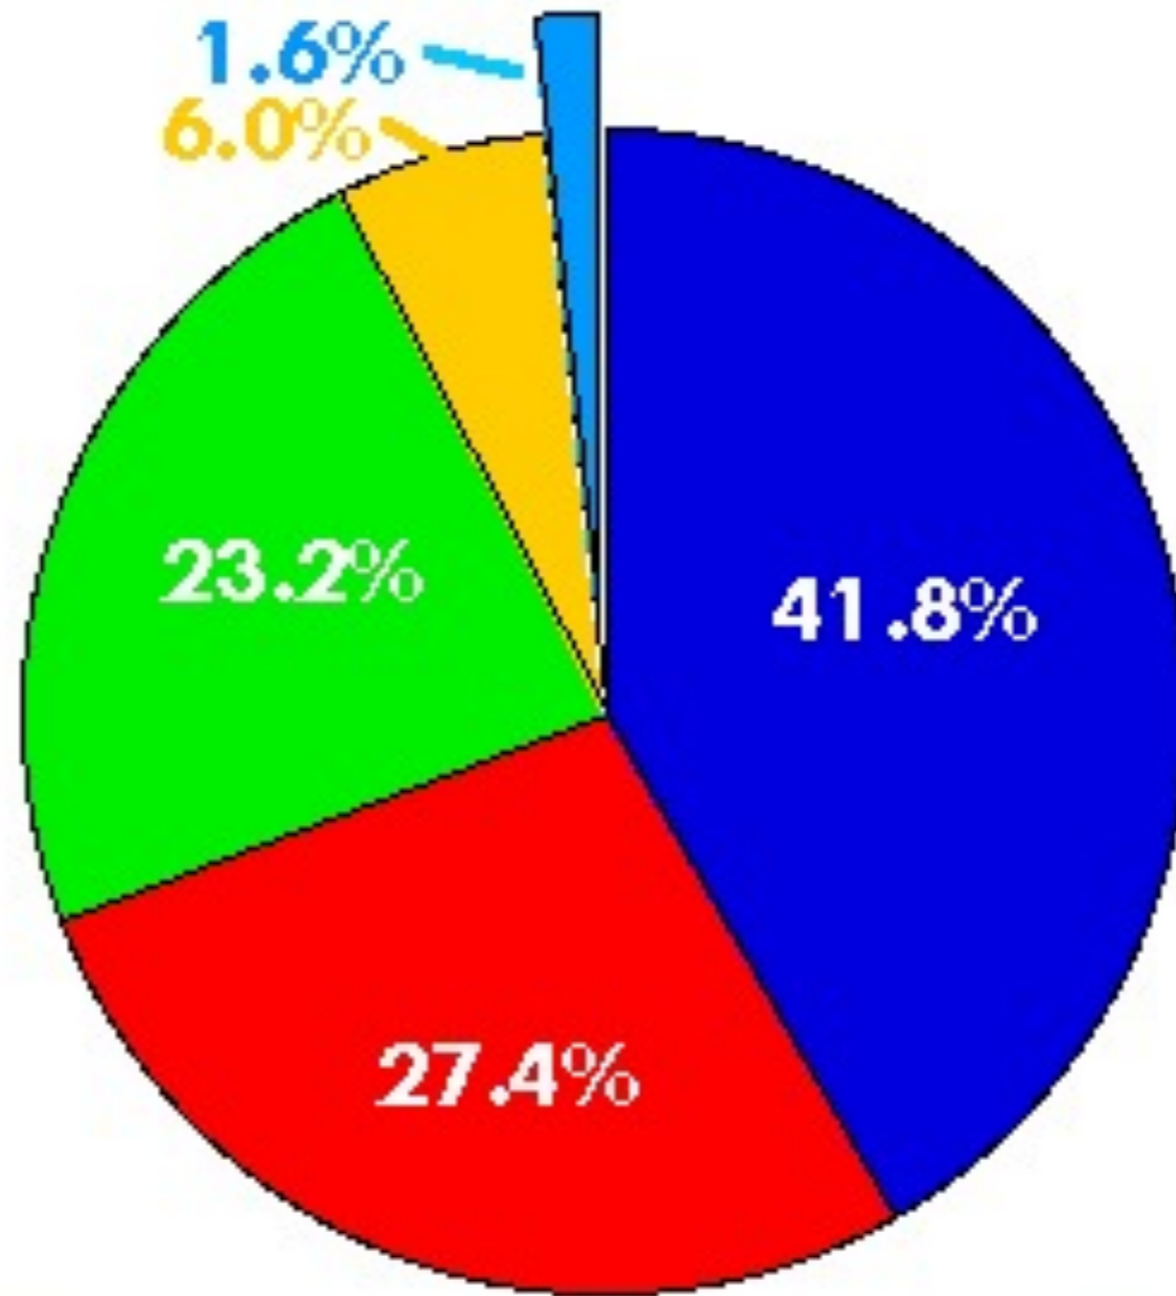

The Progressive Era

1901-1917

Ben Windle

Background:

As a result of the unprecedented growth in population, technology, wealth, etc. during the later half of the 19th century, the United States experienced an uneven distribution of its new wealth. This is why this period is referred to as the Gilded Age . By the turn of the century a wide range of Americans called PROGRESSIVES wanted to build and improve on our existing society. The actions of these reformers including 3 consecutive Presidents contributed to the next chapter in American History known as the Progressive Era.

How Progressive was Teddy Roosevelt?

- Square Deal
- Anthracite Coal Miners Strike
- Trust-Regulator
- Consumer Protection- Pure Food and Drug Act, Meat Inspection Act
- Conservation

THE JUNGLE

UPTON SINCLAIR

Foreword by **ERIC SCHLOSSER**

Penguin Classics  Deluxe Edition

How Progressive was Howard Taft?

- **Busts twice as many Trusts as Roosevelt**
- **Angers Roosevelt with the bust of U.S. Steel (Roosevelt deemed it a good trust)**
- **Splits Republicans in 1912 Election**

POPULAR VOTE

Legend:

- Woodrow Wilson (D)
- Theodore Roosevelt (P)
- Other
- William H. Taft (R)
- Eugene V. Debs (Soc.)

Roosevelt the Take-Back Giver (Knecht in the Evansville [Indiana] Courier.)

How Progressive was Woodrow Wilson?