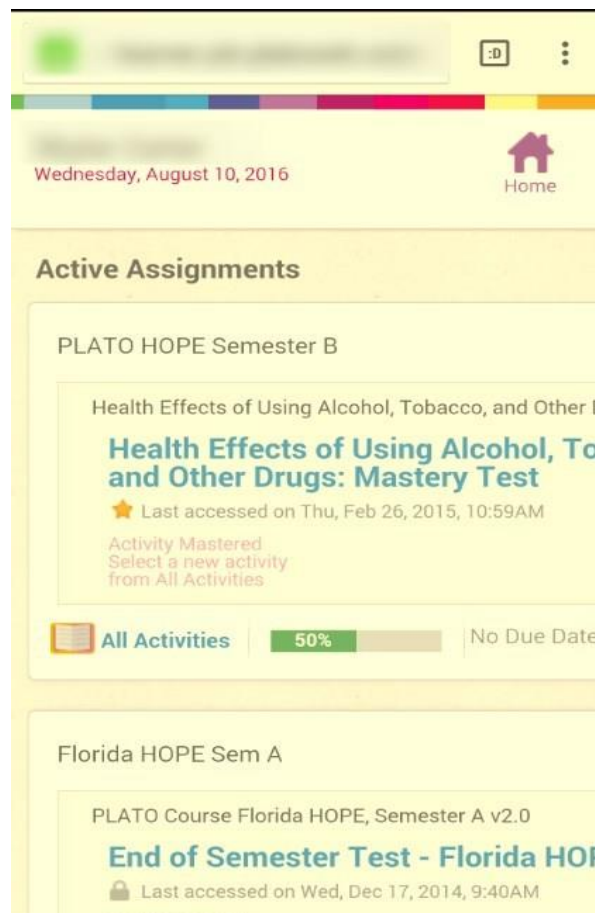

# PLATO - Student Login

Last Modified 8/10/2016

Go to [clever.com/in/stjohns](http://clever.com/in/stjohns) and click

You will enter your Active Directory Username and Password here

Then Click

This should bring you to the Home page of the PLATO site, with your current progress and class information.