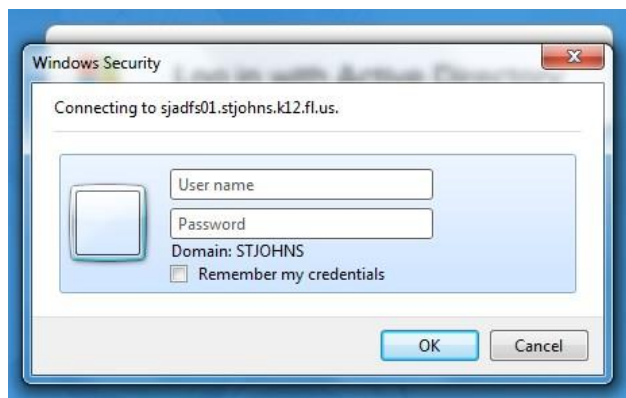

# PLATO - Student Login

Last Modified 8/10/2016

Go to [clever.com/in/stjohns](http://clever.com/in/stjohns) and click

You will enter your Active Directory Username and Password here

Then Click

This should bring you to the Home page of the PLATO site, with your current progress and class information.